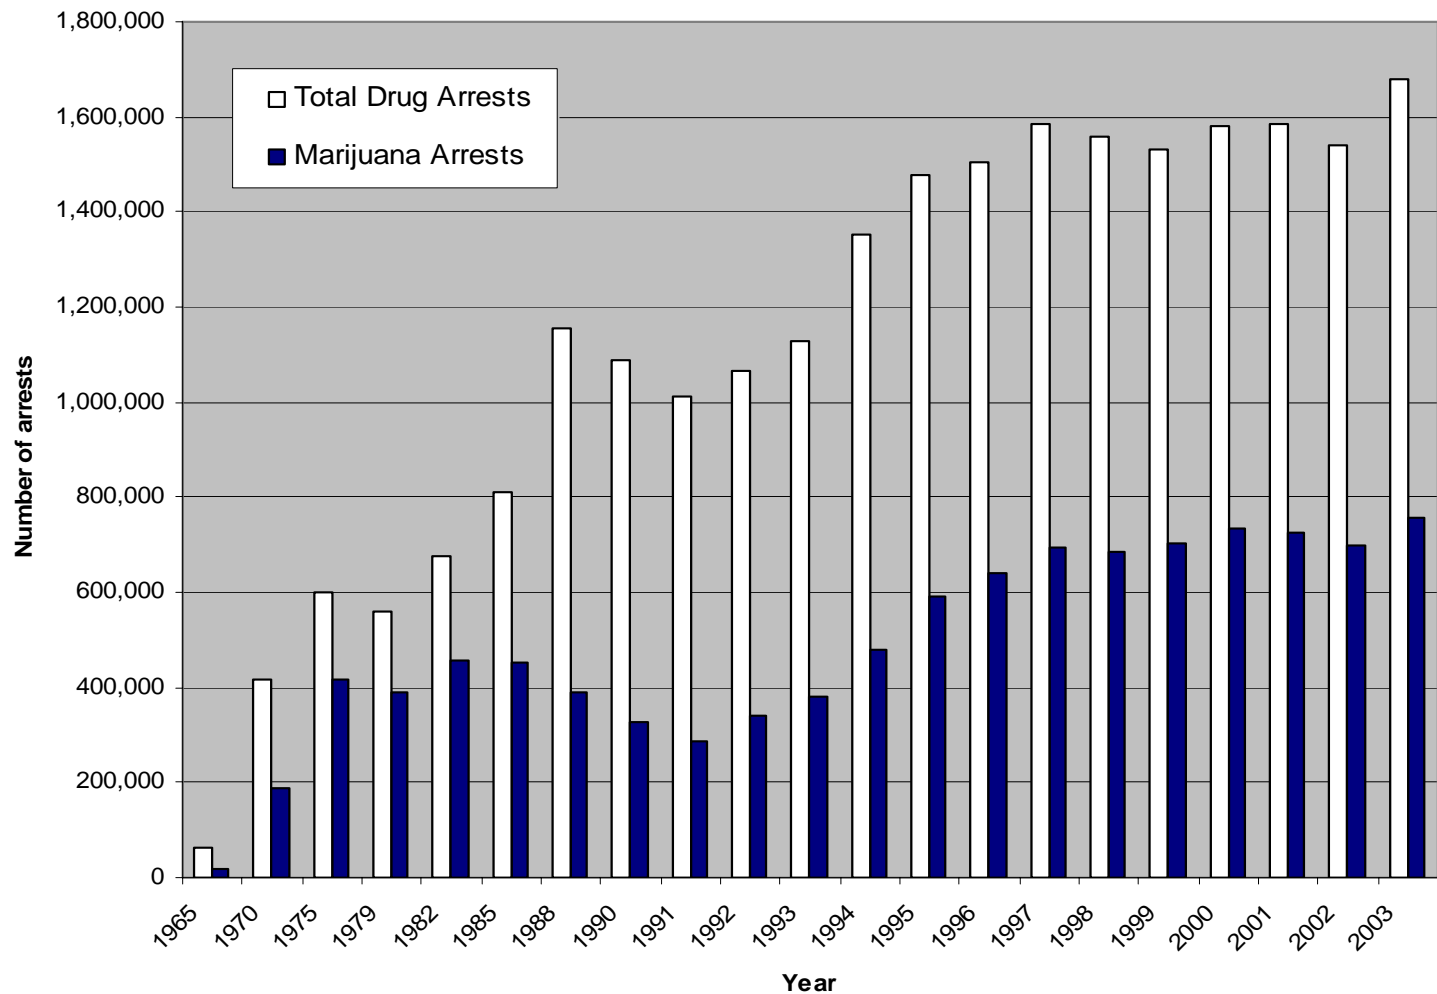

**Comparison of Total Drug Arrests and Marijuana Arrests, United States, select years 1965 - 2003.**

**Percentage of Drug Arrests Made for Marijuana, United States, select years 1965-2003.**

Year	'65	'70	'75	'79	'82	'85	'88	'90	'91	'92	'93	'94	'95	'96	'97	'98	'99	'00	'01	'02	'03
%	31%	45%	69%	70%	67%	56%	34%	30%	29%	32%	34%	36%	40%	43%	44%	44%	46%	47%	46%	45%	45%